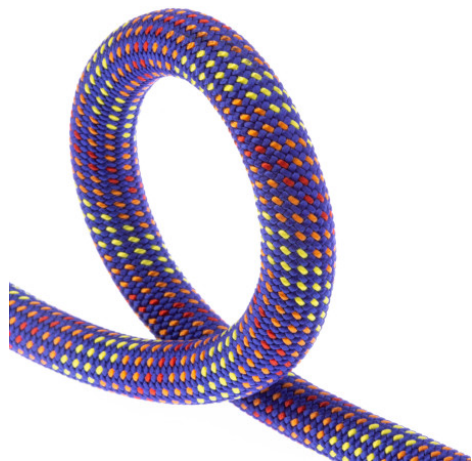

9,2 OLIANA

Ref: C420920070

Información técnica:

Brand:	Fixe
Country of origin:	Barcelona - Pyrenees (Spain)
Color:	Blue
Material:	Polyamide
Format:	Bag
Middle Mark:	Yes
Treatment:	Nature
Sheath Percentage:	40%
Static Elongation:	6% single / 6% half / 5% twin
Number of Falls:	5 single/ 5 half / 12 twin
Impact Force:	7,2 kN single / 7,2kN half / 5,4kN twin
Sheat Slipage:	0,0mm
Type of Sheat:	Endurance
Type of Rope:	Single / Half / Twin
Dinamic Elongation:	34% single / 34% half / 29% twin
Configurator:	No
Fusion:	Yes
8m mark:	Yes
Reflector:	Yes
Ultrasonic finish:	Yes
Size long:	70m
Diameter:	9,2mm